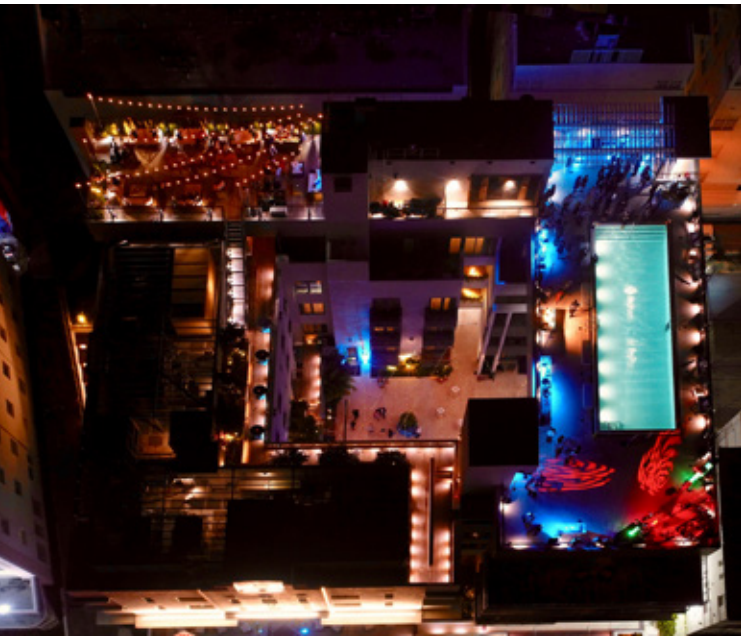

*Receptions for up to 90 guests
Dining for up to 50 guests*

THE
BETSY
SOUTHBEACH

B BAR

*Meetings for up to
40 guests*

THE
BETSY
SOUTH BEACH

OCEAN FRONT DECK

*Receptions for up to 200 guests
Dining for up to 90 guests*

THE
BETSY
SOUTHBEACH

POOL DECK

Receptions for up to 250 guests

THE
BETSY
SOUTHBEACH

SKYLINE DECK

*Receptions for up to 80 guests
Dining for up to 50 guests*

THE
BETSY
SOUTH BEACH

SKYLINE PENTHOUSE TERRACE

The Betsy cocoons its guests in timeless luxury, while offering incredible ocean views, exquisite amenities, world-class cuisine, and a unique presence for art and culture that invites travelers to relax, refresh and renew.

From corporate events and conferences to product launches, high-end incentive programs, weddings, rehearsal dinners and other social functions, The Betsy is a perfect retreat for your next event. Whether gathering poolside, on the rooftop Ocean Deck or down below in B Bar, your guests will be enchanted by the stunning venues and atmosphere of vintage glamour of The Betsy.