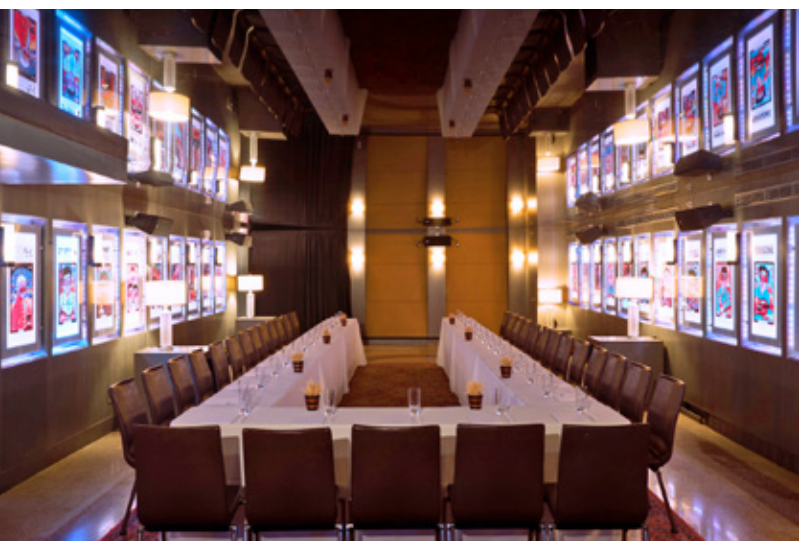

THE
BETSY
SOUTHBEACH

LOBBY

Receptions for up to 125 guests

THE
BETSY
SOUTHBEACH

LT STEAK & SEAFOOD

*Dining for up to 120 guests
Semi-Private Dining for up to 36 guests*

THE
BETSY
SOUTH BEACH

B BAR

*Receptions for up to 90 guests
Dining for up to 50 guests*

THE
BETSY
SOUTHBEACH

B BAR

*Meetings for up to
40 guests*

THE
BETSY
SOUTH BEACH

OCEAN FRONT DECK

*Receptions for up to 200 guests
Dining for up to 90 guests*

The Betsy cocoons its guests in timeless luxury, while offering incredible ocean views, exquisite amenities, world-class cuisine, and a unique presence for art and culture that invites travelers to relax, refresh and renew.

From corporate events and conferences to product launches, high-end incentive programs, weddings, rehearsal dinners and other social functions, The Betsy is a perfect retreat for your next event. Whether gathering poolside, on the rooftop Ocean Deck or down below in B Bar, your guests will be enchanted by the stunning venues and atmosphere of vintage glamour of The Betsy.