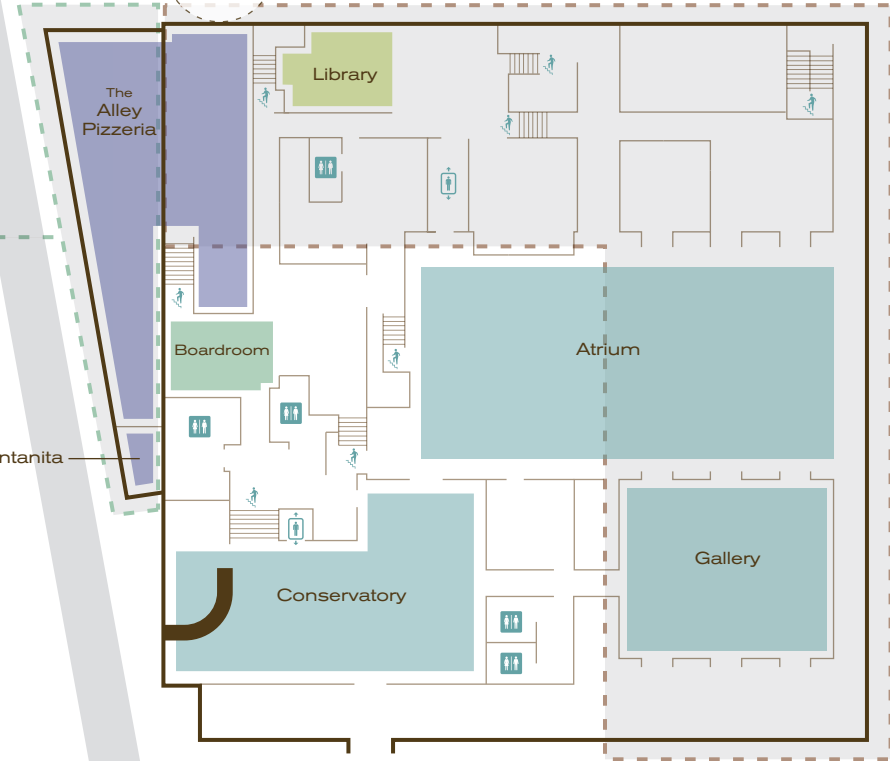

THE
BETSY
SOUTH BEACH

CAPACITY CHARTS

COLONIAL WING

	Square Feet	Size	Ceiling	Reception	Dining	Theatre	Class	U-Shape	Conference
LT Steak & Seafood <i>(Entire)</i>	1998		11' 6"		120				
LT Steak & Seafood Main Dining Room	1408	44'-5" x 32'	11' 6"		84				
LT Steak & Seafood Semi-private Dining Room	590	30' x 20'	11' 6"		36				20
Lobby Bar	785	29'-4" x 26' 9"	11' 6"	30					
Main Lobby & Bar	1085		11' 6"	125					
B Bar	1100	55' x 20'-4"	7' 6"	90	60	80	40	30	32
Ocean Front Deck <i>(Entire)</i>	3750			200	90				
Ocean Front Deck <i>(Upper)</i>	1216	25'-1" x 52'-3"		50	25				
Ocean Front Deck <i>(Lower)</i>	1176	81'-3" x 18'-1"		125	65				

ART DECO WING

	Square Feet	Size	Ceiling	Reception	Dining	Theatre	Class	U-Shape	Conference
Conservatory	1683	46' x 24'; 22' x 8'	11.5'	150	110	135	84	42	
Gallery	1600	42' x 36'	13'	125	100	150	75	42	32
Boardroom	350	20' x 14'		20	16	20	16	16	16
The Alley Pizzeria	465	17.6' x 26.5'	10'		36				
Library	414	19.5' x 13.5'	8'	25	22	30	22	22	22
Atrium	3000	82' x 36'		300	200	250	200		
Skyline Deck	1481	49' x 24'		80	50	120			
Skyline Penthouse Terrace	900	22' x 16'		50	30	40			
Rooftop Pool Deck <i>(Entire)</i>	3412	120' x 41'		250	140	200			
Rooftop Pool Deck <i>(East Pool)</i>	656	24' x 20'		50	30	20			
Rooftop Pool Deck <i>(West Pool)</i>	1200	32' x 41'		120	72	100			

Ocean Drive

14th Place

The Orb
(3rd Floor Bridge)

Ocean Court

Collins Avenue

- Rooftop
- Third Floor
- Second Floor
- Ground Floor
- Lower Level

THE
BETSY
SOUTH BEACH

The Betsy – South Beach
1440 Ocean Drive, Miami Beach, FL 33139
www.thebetsyhotel.com
catering@thebetsyhotel.com
305.531.6100