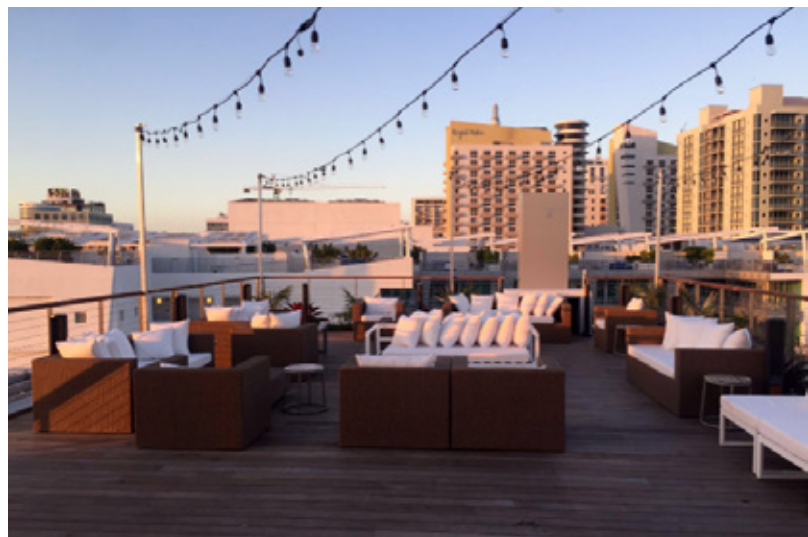

*Receptions for up to 90 guests
Dining for up to 50 guests*

THE
BETSY
SOUTHBEACH

B BAR

*Meetings for up to
40 guests*

THE
BETSY
SOUTH BEACH

OCEAN FRONT DECK

*Receptions for up to 200 guests
Dining for up to 90 guests*

THE
BETSY
SOUTHBEACH

POOL DECK

Receptions for up to 250 guests

THE
BETSY
SOUTHBEACH

SKYLINE DECK

*Receptions for up to 80 guests
Dining for up to 50 guests*

THE
BETSY
SOUTH BEACH

SKYLINE PENTHOUSE TERRACE

The Betsy cocoons its guests in timeless luxury, while offering incredible ocean views, exquisite amenities, world-class cuisine, and a unique presence for art and culture that invites travelers to relax, refresh and renew.

From corporate events and conferences to product launches, high-end incentive programs, weddings, rehearsal dinners and other social functions, The Betsy is a perfect retreat for your next event. Whether gathering poolside, on the rooftop Ocean Deck or down below in B Bar, your guests will be enchanted by the stunning venues and atmosphere of vintage glamour of The Betsy.