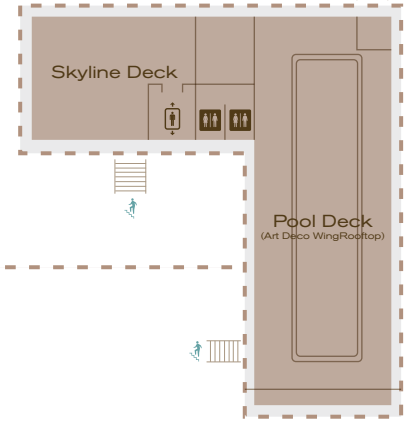

THE
BETSY
SOUTHBEACH

POOL DECK

Receptions for up to 250 guests

THE
BETSY
SOUTHBEACH

SKYLINE DECK

*Receptions for up to 80 guests
Dining for up to 50 guests*

THE
BETSY
SOUTH BEACH

SKYLINE PENTHOUSE TERRACE

THE
BETSY
SOUTH BEACH

CAPACITY CHARTS

COLONIAL WING

	Square Feet	Size	Ceiling	Reception	Dining	Theatre	Class	U-Shape	Conference
LT Steak & Seafood <i>(Entire)</i>	1998		11' 6"		120				
LT Steak & Seafood Main Dining Room	1408	44'-5" x 32'	11' 6"		84				
LT Steak & Seafood Semi-private Dining Room	590	30' x 20'	11' 6"		36				20
Lobby Bar	785	29'-4" x 26' 9"	11' 6"	30					
Main Lobby & Bar	1085		11' 6"	125					
B Bar	1100	55' x 20'-4"	7' 6"	90	60	80	40	30	32
Ocean Front Deck <i>(Entire)</i>	3750			200	90				
Ocean Front Deck <i>(Upper)</i>	1216	25'-1" x 52'-3"		50	25				
Ocean Front Deck <i>(Lower)</i>	1176	81'-3" x 18'-1"		125	65				

ART DECO WING

	Square Feet	Size	Ceiling	Reception	Dining	Theatre	Class	U-Shape	Conference
Conservatory	1683	46' x 24'; 22' x 8'	11.5'	150	110	135	84	42	
Gallery	1600	42' x 36'	13'	125	100	150	75	42	32
Boardroom	350	20' x 14'		20	16	20	16	16	16
The Alley Pizzeria	465	17.6' x 26.5'	10'		36				
Library	414	19.5' x 13.5'	8'	25	22	30	22	22	22
Atrium	3000	82' x 36'		300	200	250	200		
Skyline Deck	1481	49' x 24'		80	50	120			
Skyline Penthouse Terrace	900	22' x 16'		50	30	40			
Rooftop Pool Deck <i>(Entire)</i>	3412	120' x 41'		250	140	200			
Rooftop Pool Deck <i>(East Pool)</i>	656	24' x 20'		50	30	20			
Rooftop Pool Deck <i>(West Pool)</i>	1200	32' x 41'		120	72	100			

Ocean Drive

14th Place

The Orb
(3rd Floor Bridge)

Ocean Court

Collins Avenue

- Rooftop
- Third Floor
- Second Floor
- Ground Floor
- Lower Level

THE
BETSY
SOUTH BEACH

The Betsy – South Beach
1440 Ocean Drive, Miami Beach, FL 33139
www.thebetsyhotel.com
catering@thebetsyhotel.com
305.531.6100